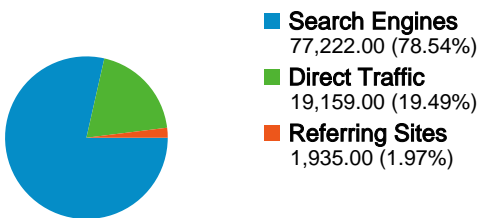

Traffic Sources Overview

Content Overview

Pages	Pageviews	% Pageviews
/	41,860	21.63%
/insankaynak.htm	31,863	16.46%
/dokumhaneler.htm	23,180	11.98%
/anasayfa.htm	21,618	11.17%
/ekmalz.htm	11,161	5.77%