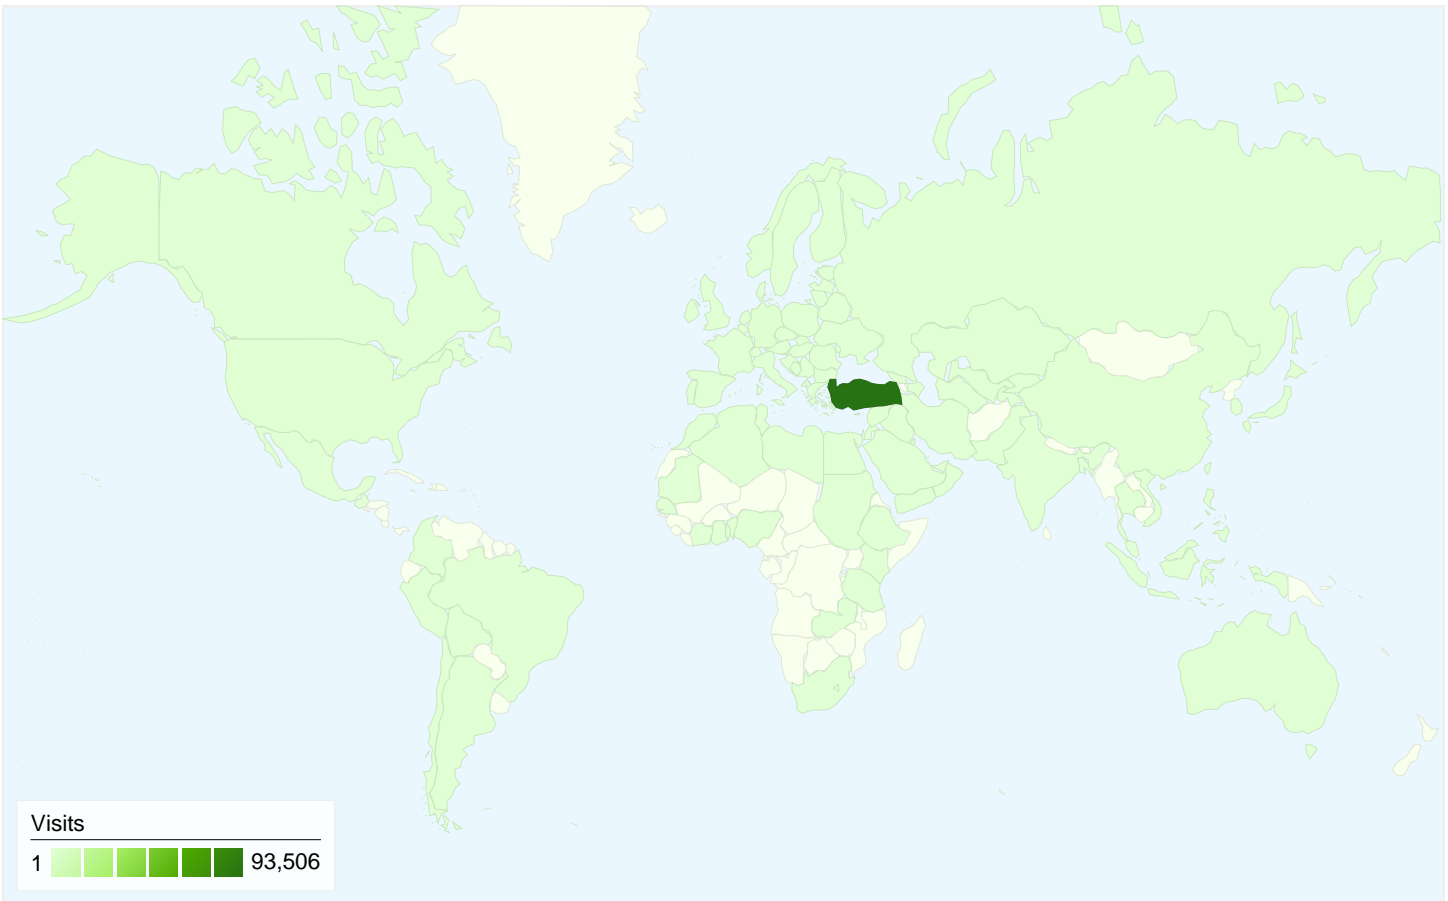

All traffic sources sent a total of 98,316 visits

19.49% Direct Traffic

1.97% Referring Sites

78.54% Search Engines

■ Search Engines
77,222.00 (78.54%)

■ Direct Traffic
19,159.00 (19.49%)

■ Referring Sites
1,935.00 (1.97%)

98,316 visits came from 105 countries/territories

Site Usage

Visits	Pages/Visit	Avg. Time on Site	% New Visits	Bounce Rate	
98,316 % of Site Total: 100.00%	1.97 Site Avg: 1.97 (0.00%)	00:01:37 Site Avg: 00:01:37 (0.00%)	62.14% Site Avg: 62.08% (0.10%)	56.34% Site Avg: 56.34% (0.00%)	
Country/Territory	Visits	Pages/Visit	Avg. Time on Site	% New Visits	Bounce Rate
Turkey	93,506	1.97	00:01:36	61.62%	56.23%
Germany	1,020	2.16	00:02:21	69.61%	53.24%
United States	438	1.66	00:01:11	76.03%	68.95%
China	330	1.54	00:01:39	77.58%	71.52%
France	260	1.89	00:01:40	83.85%	59.23%
Netherlands	205	2.32	00:03:36	57.07%	50.24%
Bulgaria	165	2.53	00:02:43	52.73%	41.82%
Switzerland	159	2.70	00:03:39	28.93%	33.33%
United Kingdom	156	2.42	00:01:40	87.18%	50.64%
India	152	2.01	00:02:35	70.39%	61.84%