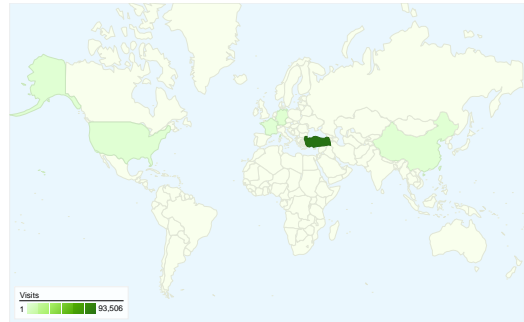

Site Usage

98,316 Visits

56.34% Bounce Rate

193,537 Pageviews

00:01:37 Avg. Time on Site

1.97 Pages/Visit

62.08% % New Visits

Visitors Overview

Visitors
62,312

Map Overlay world

Traffic Sources Overview

Content Overview

Pages	Pageviews	% Pageviews
/	41,860	21.63%
/insankaynak.htm	31,863	16.46%
/dokumhaneler.htm	23,180	11.98%
/anasayfa.htm	21,618	11.17%
/ekmalz.htm	11,161	5.77%

All traffic sources sent a total of 98,316 visits

19.49% Direct Traffic

1.97% Referring Sites

78.54% Search Engines

■ Search Engines
77,222.00 (78.54%)

■ Direct Traffic
19,159.00 (19.49%)

■ Referring Sites
1,935.00 (1.97%)

98,316 visits came from 105 countries/territories

Site Usage

Visits	Pages/Visit	Avg. Time on Site	% New Visits	Bounce Rate	
98,316 % of Site Total: 100.00%	1.97 Site Avg: 1.97 (0.00%)	00:01:37 Site Avg: 00:01:37 (0.00%)	62.14% Site Avg: 62.08% (0.10%)	56.34% Site Avg: 56.34% (0.00%)	
Country/Territory	Visits	Pages/Visit	Avg. Time on Site	% New Visits	Bounce Rate
Turkey	93,506	1.97	00:01:36	61.62%	56.23%
Germany	1,020	2.16	00:02:21	69.61%	53.24%
United States	438	1.66	00:01:11	76.03%	68.95%
China	330	1.54	00:01:39	77.58%	71.52%
France	260	1.89	00:01:40	83.85%	59.23%
Netherlands	205	2.32	00:03:36	57.07%	50.24%
Bulgaria	165	2.53	00:02:43	52.73%	41.82%
Switzerland	159	2.70	00:03:39	28.93%	33.33%
United Kingdom	156	2.42	00:01:40	87.18%	50.64%
India	152	2.01	00:02:35	70.39%	61.84%