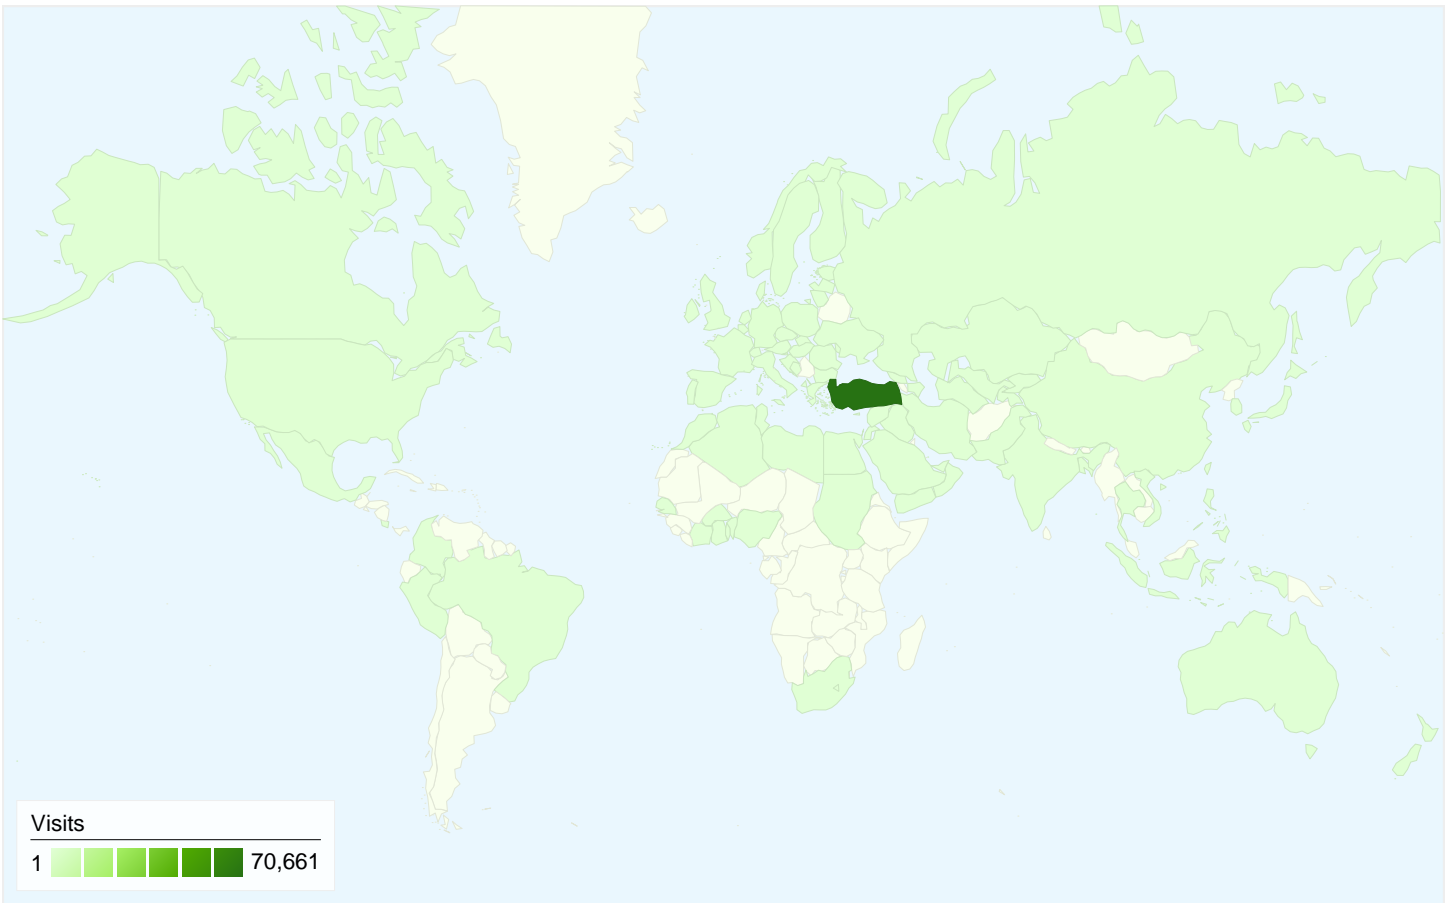

Visitors
46,817

Map Overlay world

Traffic Sources Overview

- **Search Engines**
52,390.00 (71.36%)
- **Direct Traffic**
20,060.00 (27.32%)
- **Referring Sites**
970.00 (1.32%)

Content Overview

Pages	Pageviews	% Pageviews
/insankaynak.htm	34,824	30.69%
/dokumhaneler.htm	17,089	15.06%
/ekmalz.htm	7,555	6.66%
/	7,520	6.63%
/ekmalz3.htm	7,271	6.41%

All traffic sources sent a total of 73,420 visits

27.32% Direct Traffic

1.32% Referring Sites

71.36% Search Engines

■ Search Engines
52,390.00 (71.36%)

■ Direct Traffic
20,060.00 (27.32%)

■ Referring Sites
970.00 (1.32%)

73,420 visits came from 94 countries/territories

Site Usage

Country/Territory	Visits	Pages/Visit	Avg. Time on Site	% New Visits	Bounce Rate
Visits 73,420 % of Site Total: 100.00%	Pages/Visit 1.55 Site Avg: 1.55 (0.00%)	Avg. Time on Site 00:01:12 Site Avg: 00:01:12 (0.00%)	% New Visits 62.27% Site Avg: 62.21% (0.08%)	Bounce Rate 73.20% Site Avg: 73.20% (0.00%)	
Turkey	70,661	1.54	00:01:11	62.01%	73.39%
Germany	568	1.73	00:02:16	74.82%	66.90%
United States	332	1.39	00:00:46	59.94%	70.78%
China	253	1.38	00:01:37	67.59%	75.49%
Switzerland	119	2.06	00:03:38	24.37%	49.58%
United Kingdom	108	1.41	00:00:27	67.59%	72.22%
Netherlands	98	2.16	00:01:56	61.22%	52.04%
France	85	1.54	00:01:06	88.24%	70.59%
Azerbaijan	79	1.72	00:02:02	62.03%	64.56%