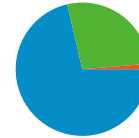

62.21% New Visits

Technical Profile

Browser	Visits	% visits	Connection Speed	Visits	% visits
Internet Explorer	61,310	83.51%	DSL	64,841	88.32%
Firefox	10,200	13.89%	Unknown	6,559	8.93%
Chrome	1,159	1.58%	T1	704	0.96%
Opera	516	0.70%	Dialup	663	0.90%
Safari	156	0.21%	Cable	631	0.86%

All traffic sources sent a total of 73,420 visits

27.32% Direct Traffic

1.32% Referring Sites

71.36% Search Engines

■ Search Engines
52,390.00 (71.36%)

■ Direct Traffic
20,060.00 (27.32%)

■ Referring Sites
970.00 (1.32%)