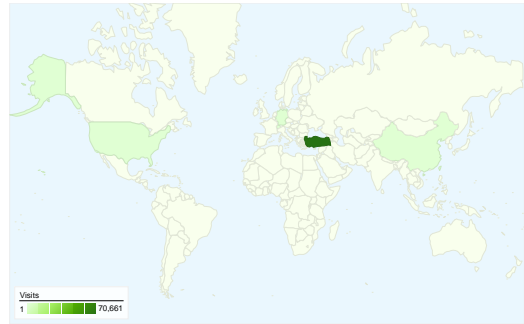

Site Usage

73,420 Visits

73.20% Bounce Rate

113,456 Pageviews

00:01:12 Avg. Time on Site

1.55 Pages/Visit

62.21% % New Visits

Visitors Overview

Visitors
46,817

Map Overlay world

Traffic Sources Overview

- **Search Engines**
52,390.00 (71.36%)
- **Direct Traffic**
20,060.00 (27.32%)
- **Referring Sites**
970.00 (1.32%)

Content Overview

Pages	Pageviews	% Pageviews
/insankaynak.htm	34,824	30.69%
/dokumhaneler.htm	17,089	15.06%
/ekmalz.htm	7,555	6.66%
/	7,520	6.63%
/ekmalz3.htm	7,271	6.41%

All traffic sources sent a total of 73,420 visits

27.32% Direct Traffic

1.32% Referring Sites

71.36% Search Engines

■ Search Engines
52,390.00 (71.36%)

■ Direct Traffic
20,060.00 (27.32%)

■ Referring Sites
970.00 (1.32%)

73,420 visits came from 94 countries/territories

Site Usage

Country/Territory	Visits	Pages/Visit	Avg. Time on Site	% New Visits	Bounce Rate
Visits 73,420 % of Site Total: 100.00%	Pages/Visit 1.55 Site Avg: 1.55 (0.00%)	Avg. Time on Site 00:01:12 Site Avg: 00:01:12 (0.00%)	% New Visits 62.27% Site Avg: 62.21% (0.08%)	Bounce Rate 73.20% Site Avg: 73.20% (0.00%)	
Turkey	70,661	1.54	00:01:11	62.01%	73.39%
Germany	568	1.73	00:02:16	74.82%	66.90%
United States	332	1.39	00:00:46	59.94%	70.78%
China	253	1.38	00:01:37	67.59%	75.49%
Switzerland	119	2.06	00:03:38	24.37%	49.58%
United Kingdom	108	1.41	00:00:27	67.59%	72.22%
Netherlands	98	2.16	00:01:56	61.22%	52.04%
France	85	1.54	00:01:06	88.24%	70.59%
Azerbaijan	79	1.72	00:02:02	62.03%	64.56%