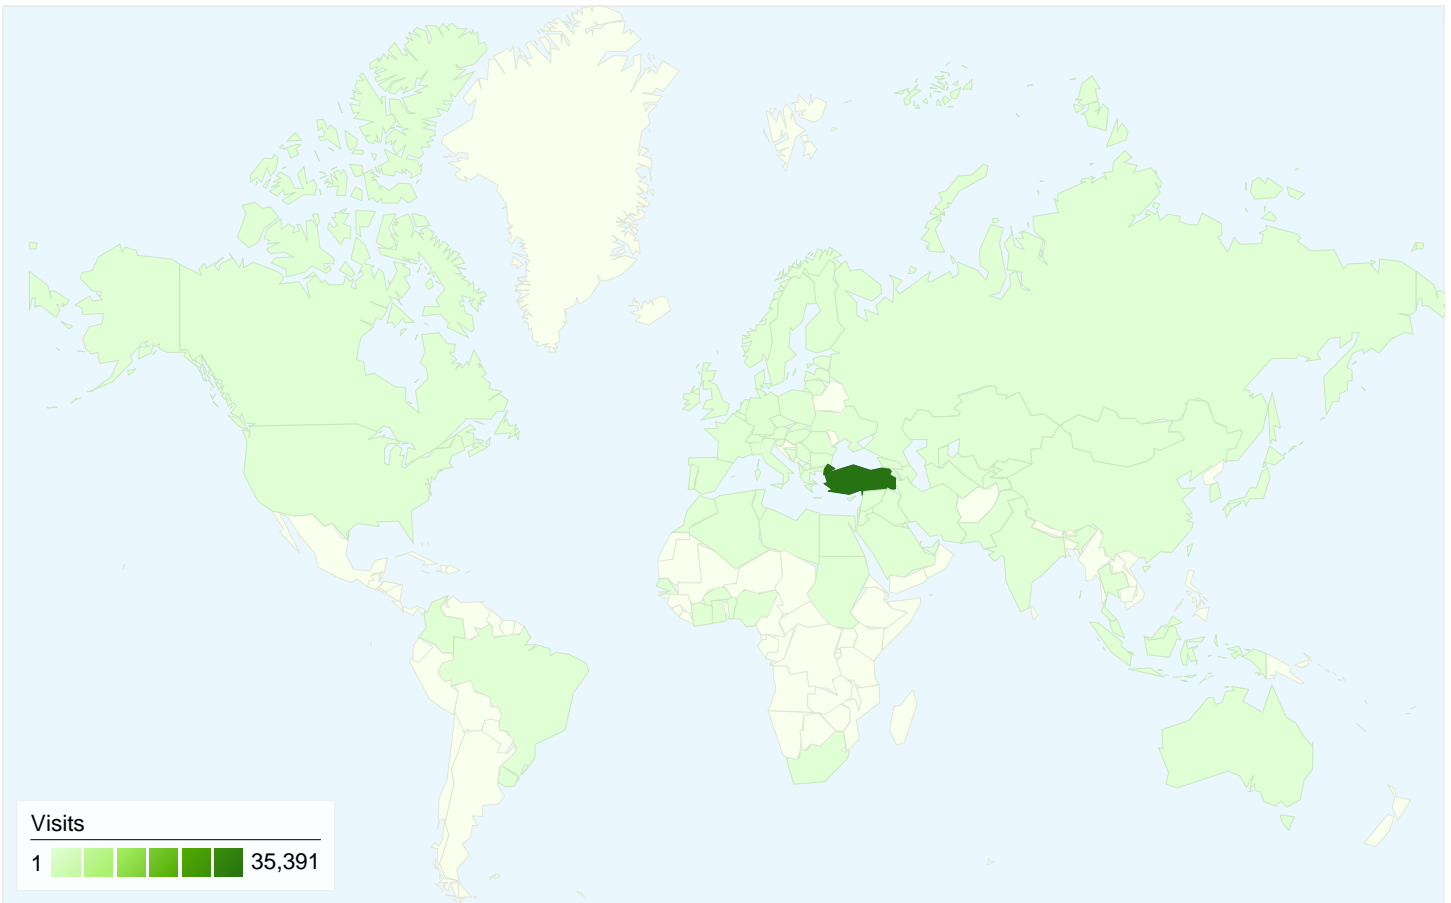

 **00:01:30** Time on Page

 **40.74%** Bounce Rate

 **37.81%** % Exit

 **\$0.00** \$ Index

23,259 people visited this site

36,486 Visits

23,259 Absolute Unique Visitors

48,734 Pageviews

Traffic Sources Overview

Comparing to: Site

All traffic sources sent a total of 36,486 visits

 32.75% Direct Traffic

 0.65% Referring Sites

 66.60% Search Engines

■ Search Engines
24,301.00 (66.60%)

■ Direct Traffic
11,949.00 (32.75%)

36,486 visits came from 81 countries/territories

Site Usage

Country/Territory	Visits	Pages/Visit	Avg. Time on Site	% New Visits	Bounce Rate
Visits 36,486 % of Site Total: 100.00%	Pages/Visit 1.34 Site Avg: 1.34 (0.00%)	Avg. Time on Site 00:00:57 Site Avg: 00:00:57 (0.00%)	% New Visits 61.61% Site Avg: 61.58% (0.06%)	Bounce Rate 81.70% Site Avg: 81.70% (0.00%)	
Turkey	35,391	1.33	00:00:56	61.22%	81.78%
Germany	289	1.45	00:01:19	60.90%	75.78%
China	83	1.20	00:01:21	62.65%	86.75%
Azerbaijan	50	1.54	00:01:59	82.00%	72.00%
France	49	1.29	00:00:46	93.88%	79.59%
United States	41	1.32	00:00:14	80.49%	85.37%
Egypt	40	1.25	00:00:23	40.00%	82.50%
Netherlands	35	1.26	00:00:10	74.29%	82.86%
Austria	32	1.53	00:00:52	84.38%	71.88%