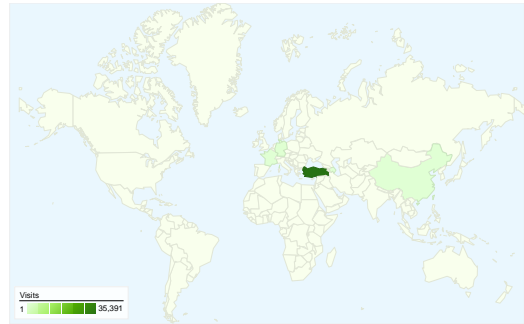

Map Overlay